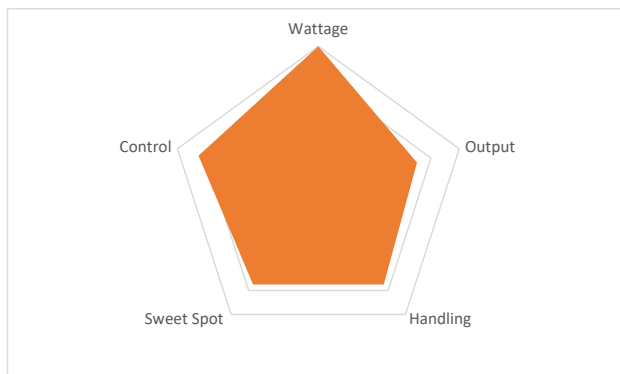

Product Datasheet

Product Name: CORK Supreme Power Padel Racket

Weight: 360-375 gr

Core: 38 mm

Profile: 38 mm

Format: Diamond

Balance High

Exterior Core: Cork / Carbon 24k / Inegra and Carbon / Carbon 3K / Silionne Fiber

Interior Core: Black Eva soft laminated gum

Structure: Double Carbon

Game Level: Advanced/professional

Available Colors: Gold Cork

Cork Surface: Rough

Rigidity: Medium/Hard

Product description:

The Supreme Power racket with a diamond shape has a high balance and is suitable for offensive players who privilege power in their game. Of all Cork Padel rackets, due to its shape, is the most demanding racket indicated for technically more advanced players. Using the new, exclusive, and unprecedented drilling asymmetrical pattern, it was designed to optimize an ample sweet spot, with a drilling diameter for each specific area of the racket. The gum at the center of the racket has a unique and innovative technology, a semi-perforation cross. This semi-drilling in the center translates into a controlled outlet with a wide and controlled sweet spot, removing the trampoline effect when defending and giving greater power when a offensive play is in order. Topped-off with CORK PADEL's exclusive patented and exclusive anti-vibration system.

Game Features	
Wattage	100%
Output	70%
Handling	75%
Sweet Spot	75%
Control	85%